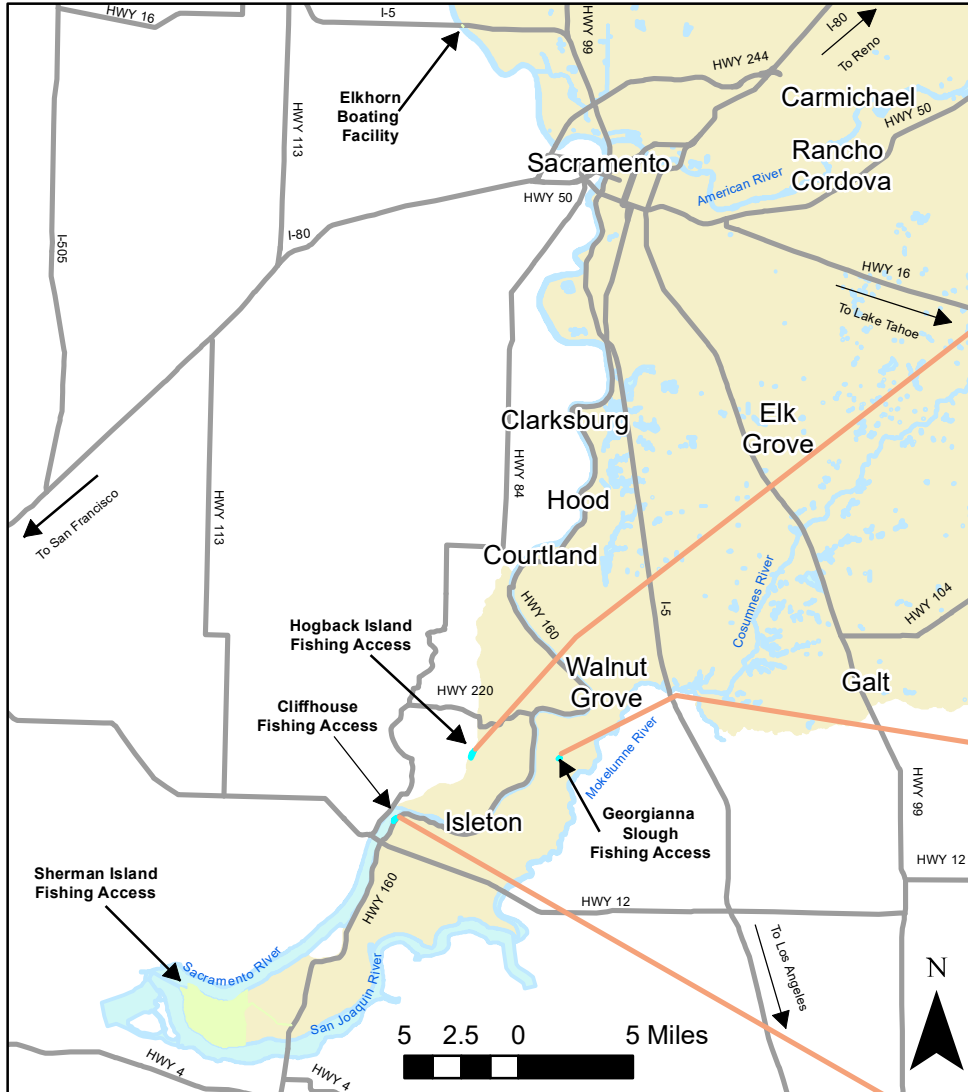

Hogback Island, Georgianna Slough, and Cliffhouse Fishing Access along the Sacramento-San Joaquin Delta

- Kiosk
- Wayfinding Signage
- Picnic Area
- Boat Ramp, Trailer Boat
- Parking
- Parkway Road